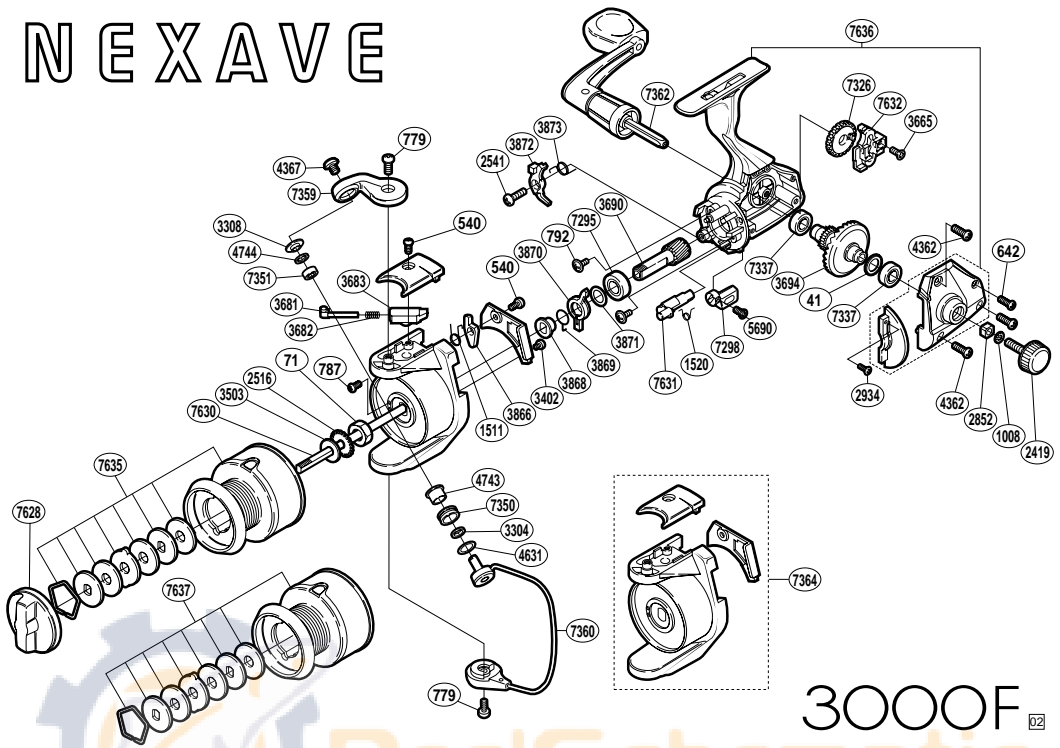

NEXAVE

3000F 02

'02 NEX 3000F

RD No.	PARTS NAMES	RD No.	PARTS NAMES	RD No.	PARTS NAMES
0041	Drive Gear Washer	3665	Slider Retainer Screw	7295	Ball Bearing
0071	Rotor Nut	3681	Bail Spring Guide (A)	7298	Anti-Reverse Lever
0540	Multi-Purpose Screw	3682	Bail Spring	7326	Oscillating Gear
0642	Side Cover Screw (small)	3683	Bail Spring Guide (B)	7337	Ball Bearing
0779	Multi-Purpose Screw	3690	Pinion Gear	7350	Line Roller
0787	Nut Lock Screw	3694	Drive Gear	7351	Line Roller Bearing
0792	Bearing Retainer Screw	3866	Bail Trip Lever	7359	Bail Arm
1008	Handle Lock Washer	3868	Lock Out Spring Holder	7360	Bail Assembly
1511	Lever Spring	3869	Anti-Reverse Lock Out Spring	7362	Handle Assembly
1520	Anti-Reverse Cam Spring	3870	Anti-Reverse Lock Out	7364	Rotor Assembly
2419	Handle Screw Cap	3871	Bushing Washer	7628	Drag Knob Assembly
2516	Spool Support	3872	Anti-Reverse Pawl	7630	Main Shaft
2541	Anti-Reverse Pawl Screw	3873	Anti-Reverse Pawl Spring	7631	Anti-Reverse Cam
2852	Handle Screw Lock	4362	Side Cover Screw (large)	7632	Oscillating Slider
2934	Flange Screw	4367	Line Roller Screw	7635	Spool Assembly
3304	Bearing Spacer	4631	Spacer	7636	Body Assembly
3308	Line Roller Washer	4743	Line Roller Bushing		
3402	Cover Screw	4744	Roller Bearing Seal		
3503	Spool Washer	5690	Anti-Reverse Lever Screw	7637	Spare Spool Assembly